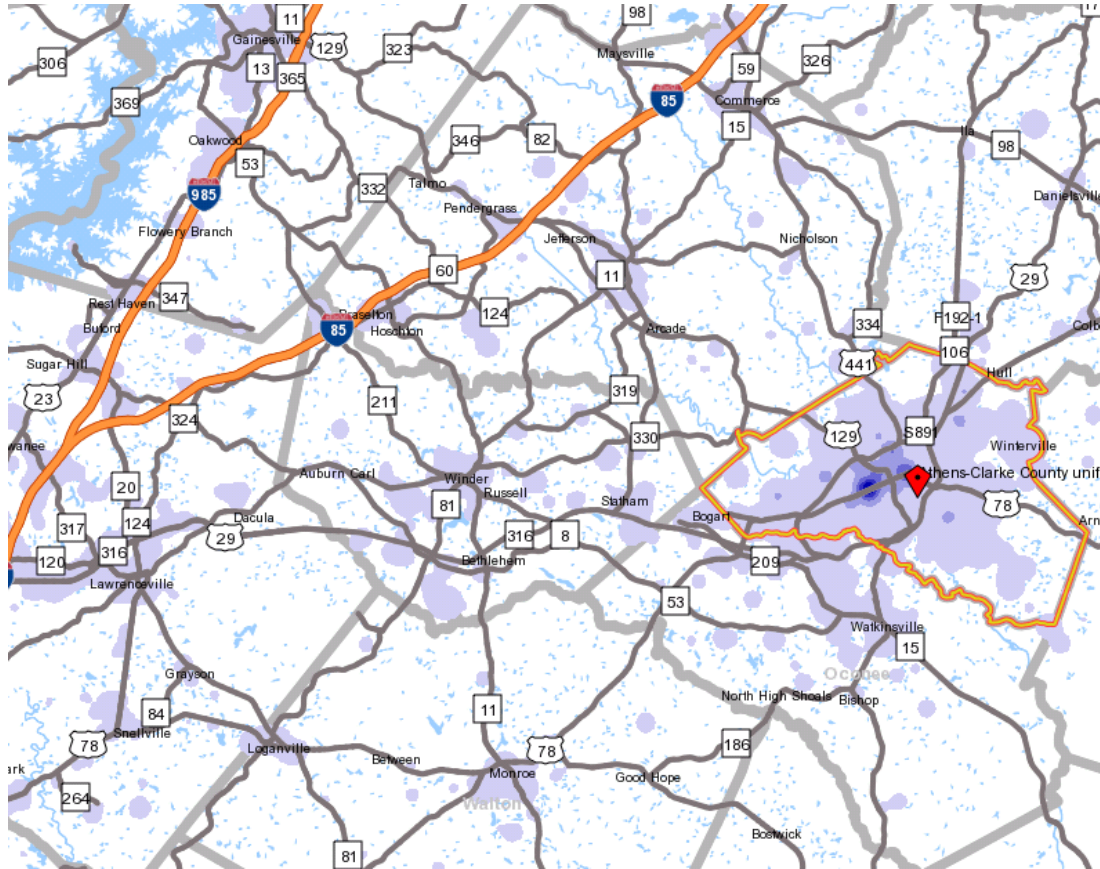

**ECONOMIC
DEVELOPMENT
DEPARTMENT**

ATHENS-CLARKE COUNTY, GA - USA

LABOR SHED WHERE ACC WORKERS LIVE

Job Counts by Distance/Direction in 2010
All Workers

Jobs Counts by Counties Where Workers are Employed - Primary Jobs

	2010	
	Count	Share
All Counties	37,829	100.0%
Clarke County, GA	21,657	57.2%
Fulton County, GA	1,618	4.3%
Gwinnett County, GA	1,611	4.3%
Oconee County, GA	1,511	4.0%
DeKalb County, GA	1,014	2.7%
Barrow County, GA	1,013	2.7%
Hall County, GA	994	2.6%
Jackson County, GA	828	2.2%
Cobb County, GA	798	2.1%
Walton County, GA	444	1.2%
All Other Locations	6,341	16.8%