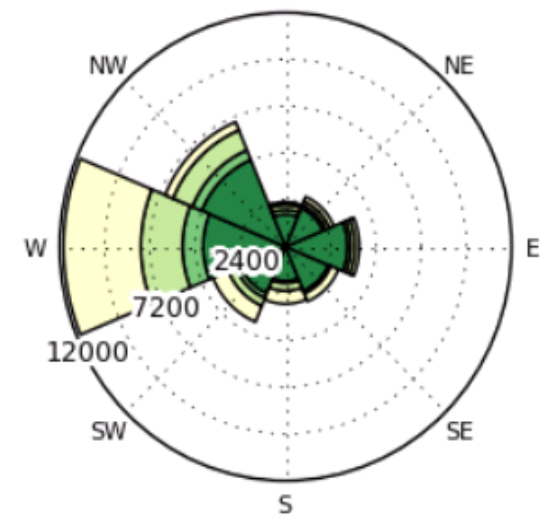

**ECONOMIC
DEVELOPMENT
DEPARTMENT**

ATHENS-CLARKE COUNTY, GA - USA

LABOR SHED WHERE ACC WORKERS LIVE

Job Counts by Distance/Direction in 2010
All Workers

Jobs Counts by Counties Where Workers are Employed - Primary Jobs

	2010	
	Count	Share
All Counties	37,829	100.0%
Clarke County, GA	21,657	57.2%
Fulton County, GA	1,618	4.3%
Gwinnett County, GA	1,611	4.3%
Oconee County, GA	1,511	4.0%
DeKalb County, GA	1,014	2.7%
Barrow County, GA	1,013	2.7%
Hall County, GA	994	2.6%
Jackson County, GA	828	2.2%
Cobb County, GA	798	2.1%
Walton County, GA	444	1.2%
All Other Locations	6,341	16.8%

- 5 - 566 Jobs/Sq.Mile
- 567 - 2,250 Jobs/Sq.Mile
- 2,251 - 5,056 Jobs/Sq.Mile
- 5,057 - 8,986 Jobs/Sq.Mile
- 8,987 - 14,038 Jobs/Sq.Mile

Source: On The Map, U.S. Bureau of the Census, 2010 Data